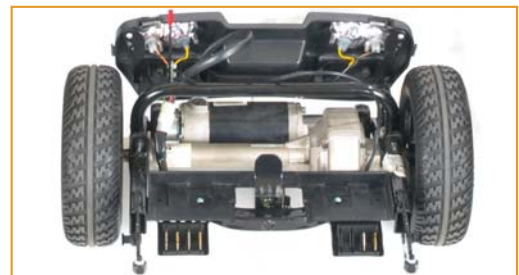

Quiet & maintenance free motor

Standard Features on Every Model:

- Under carpet troubleshooting guide
- Delta tiller with auto lock mechanism
- EZ Reach tiller adjustment lever
- LiquiCell Comfort Equipped seat
- Seat slide adjustment lever
- Adjustable LED headlight